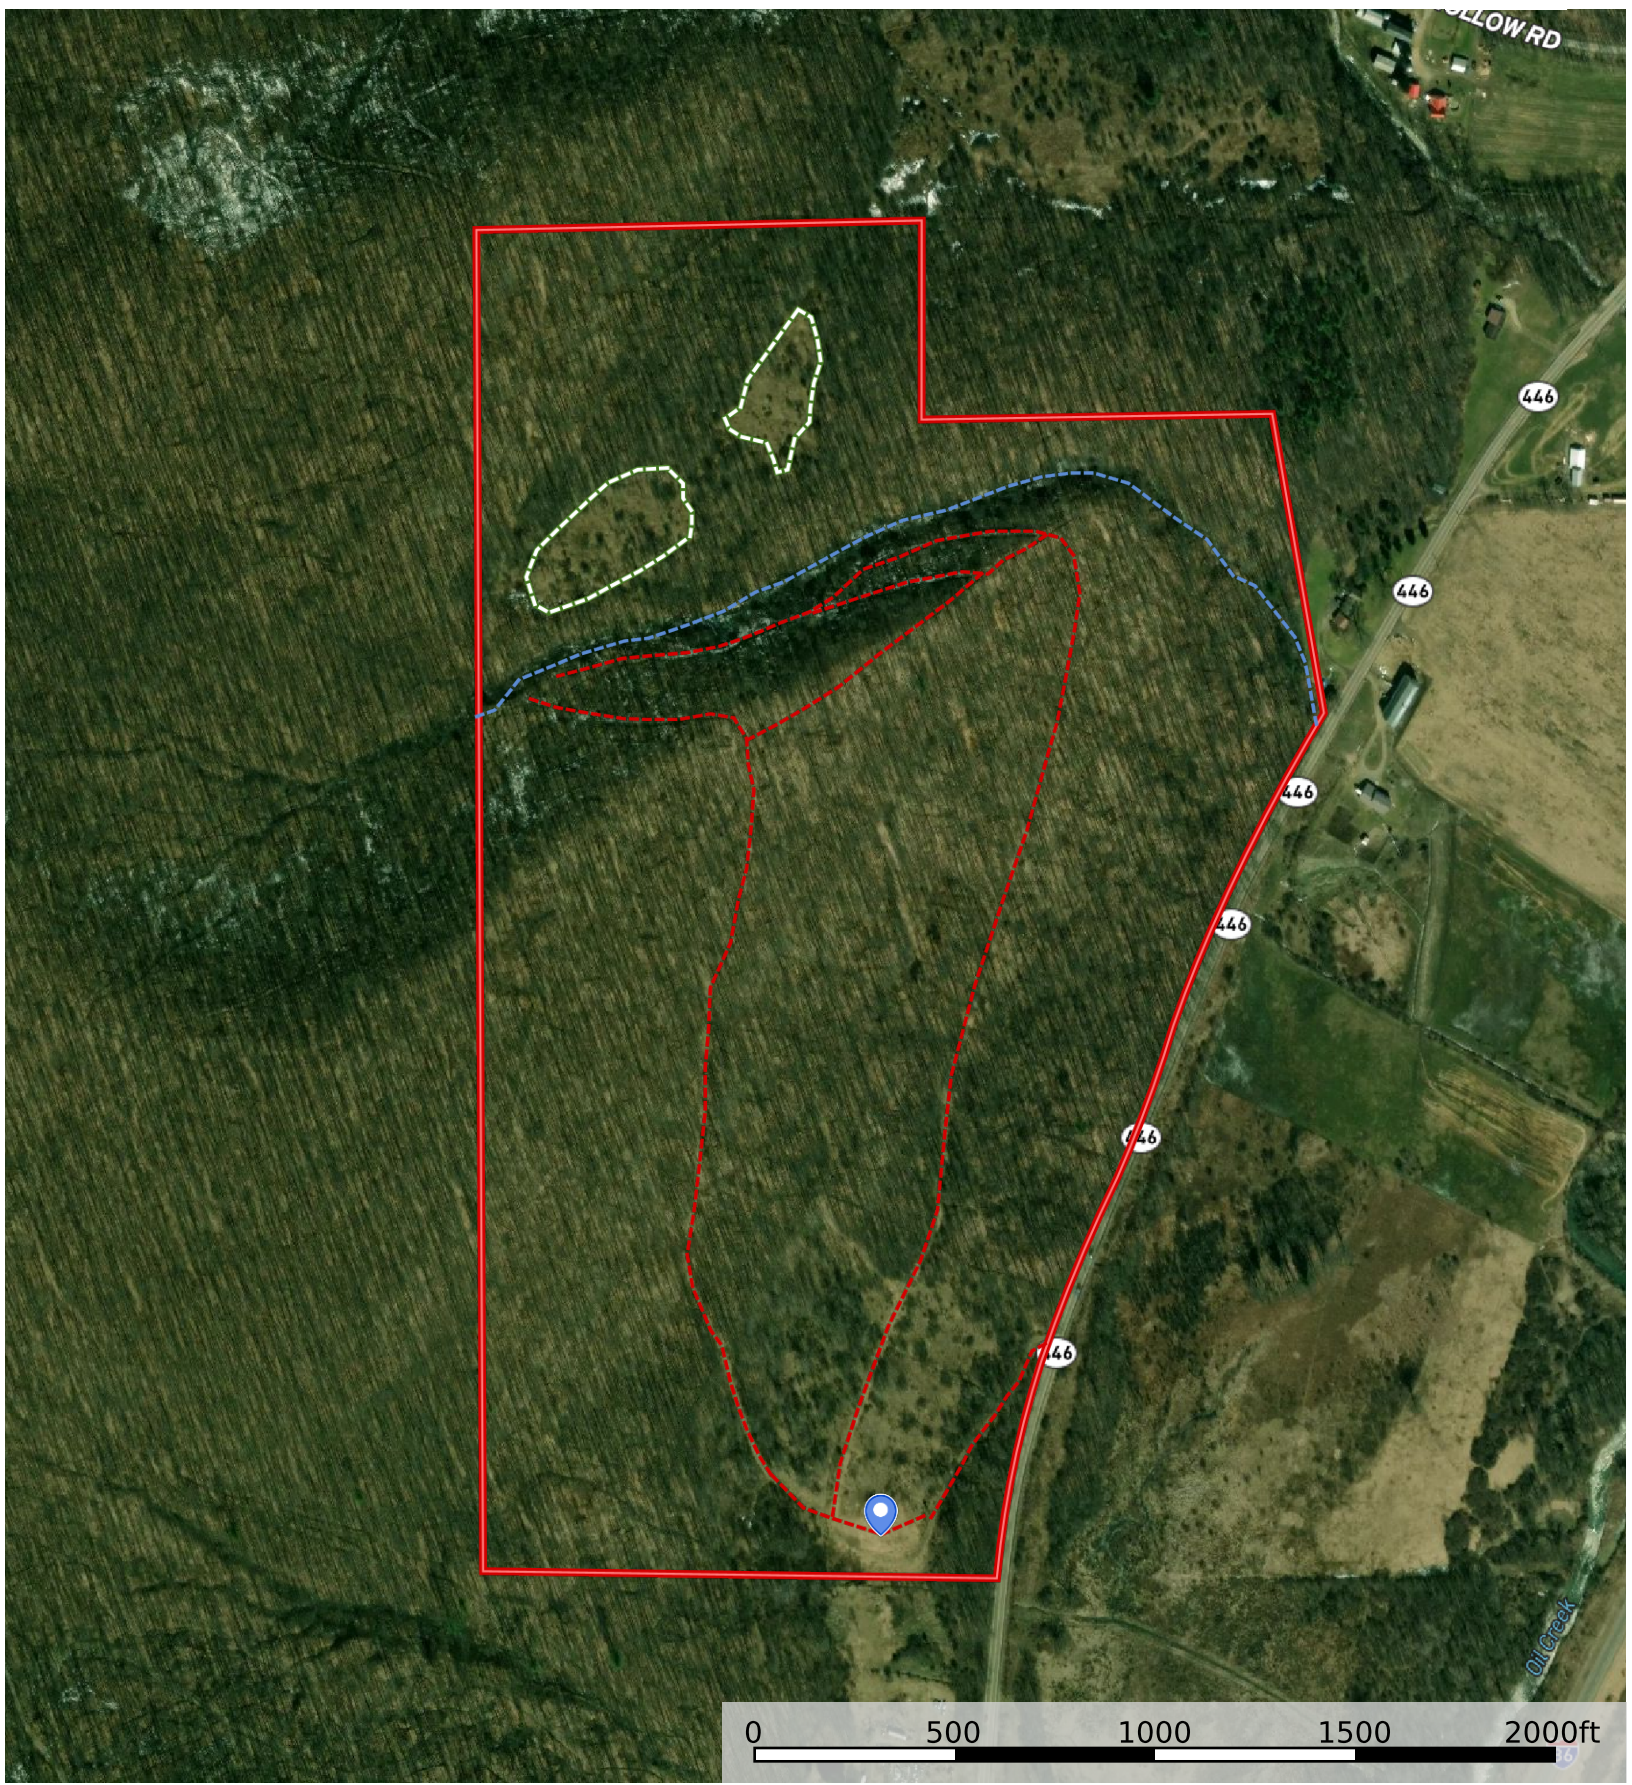

Potter Lumber Co LLC, The Ridge at 446

Cattaraugus County, New York, 130 AC +/-

- Landing
- Stream
- Road / Trail 1
- Road / Trail
- Field
- Boundary