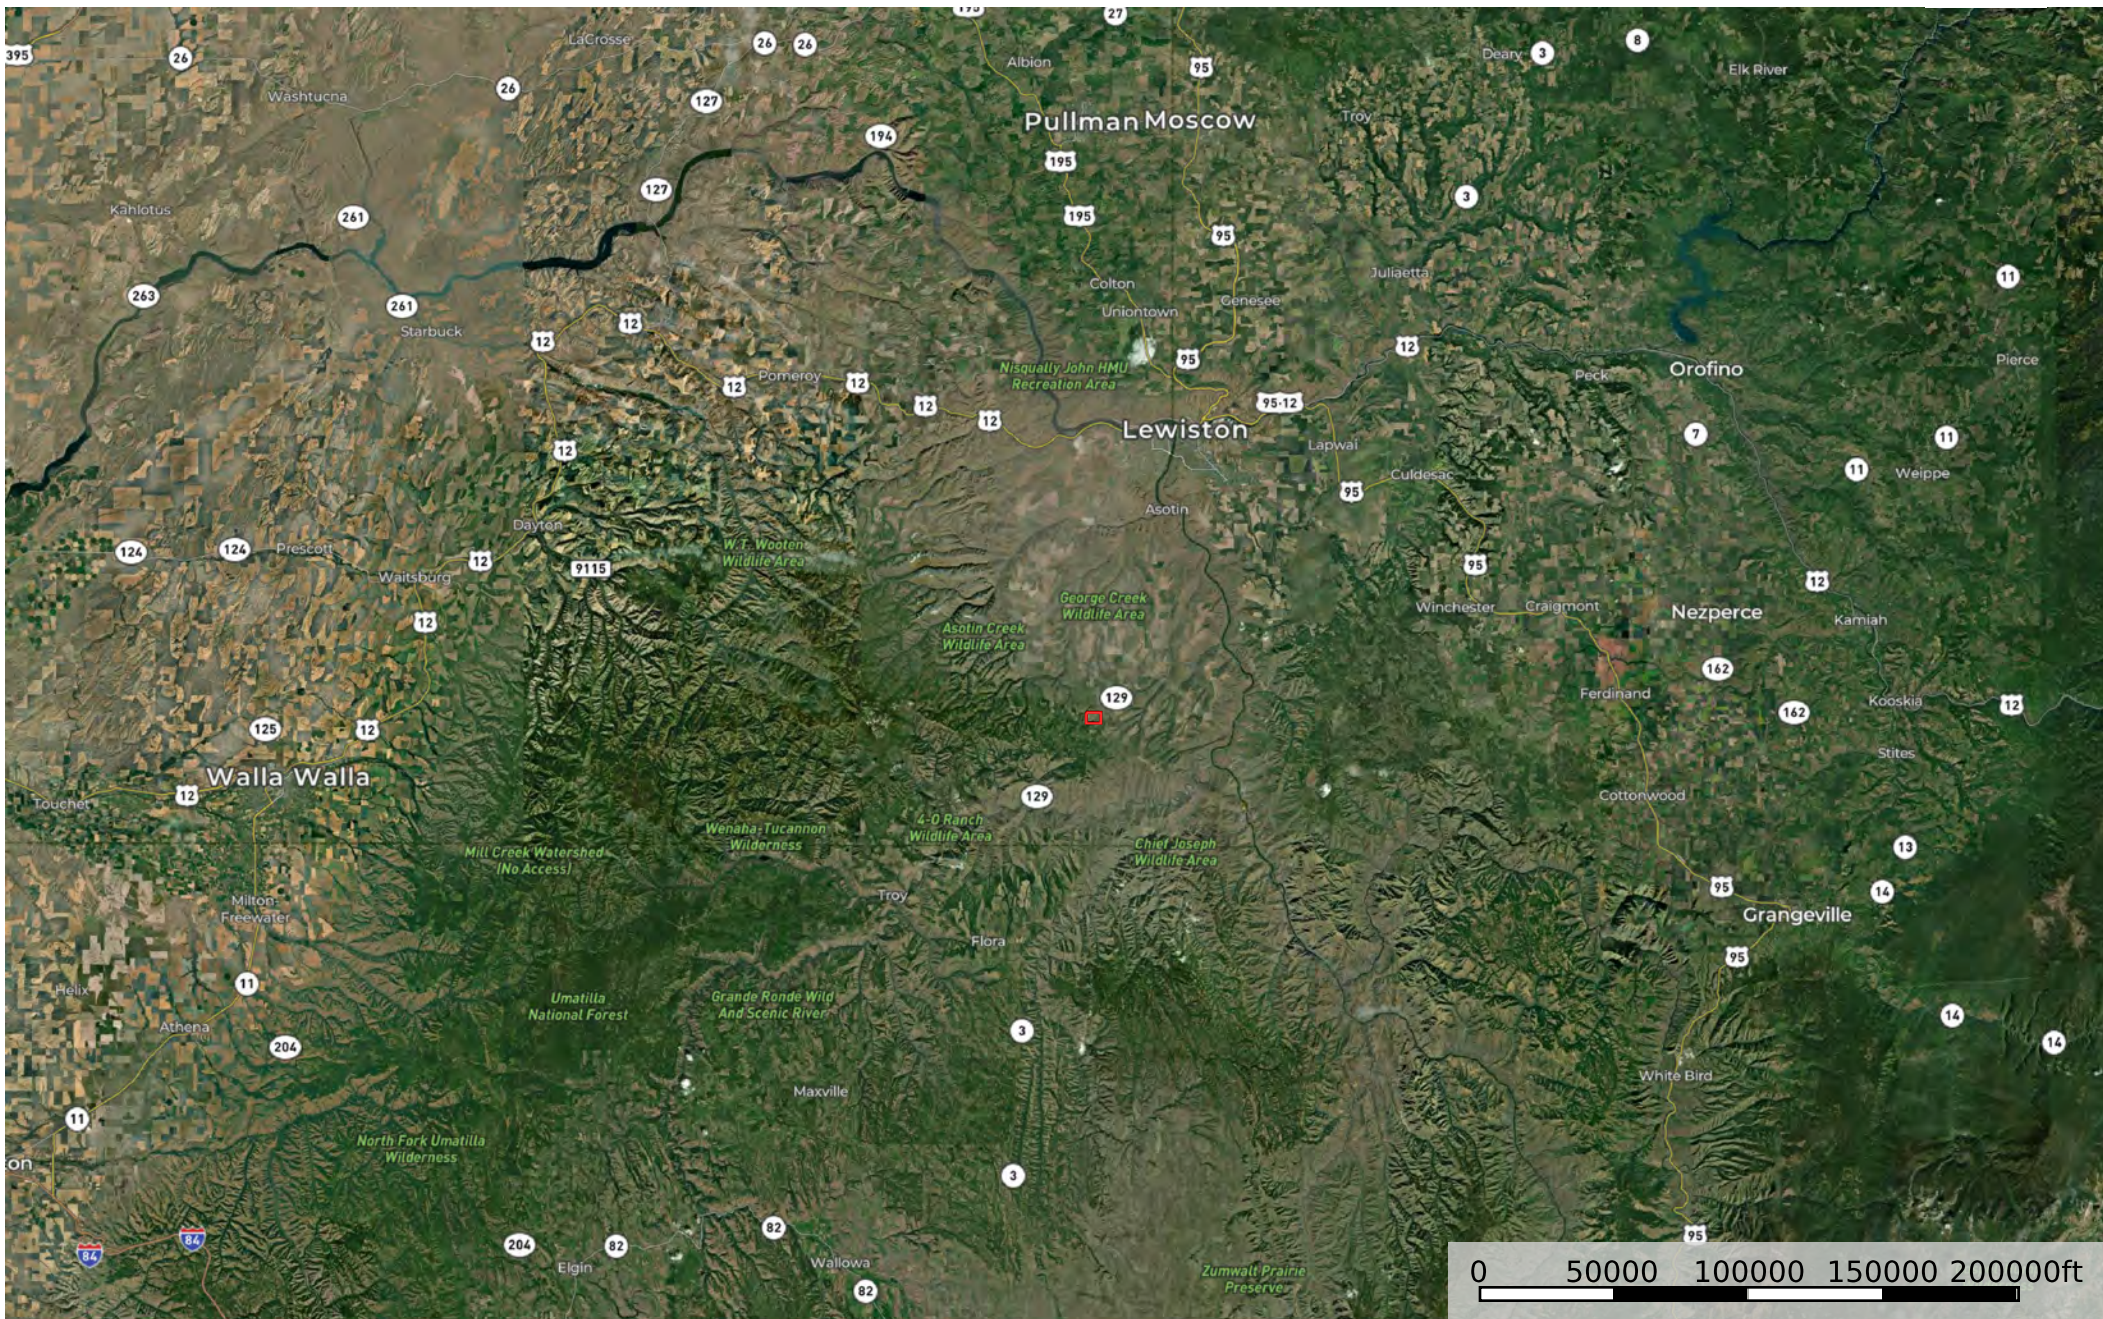

Chinn, Larry & Holly | Anatone, WA

Asotin County, Washington, 468.16 AC +/-

Boundary