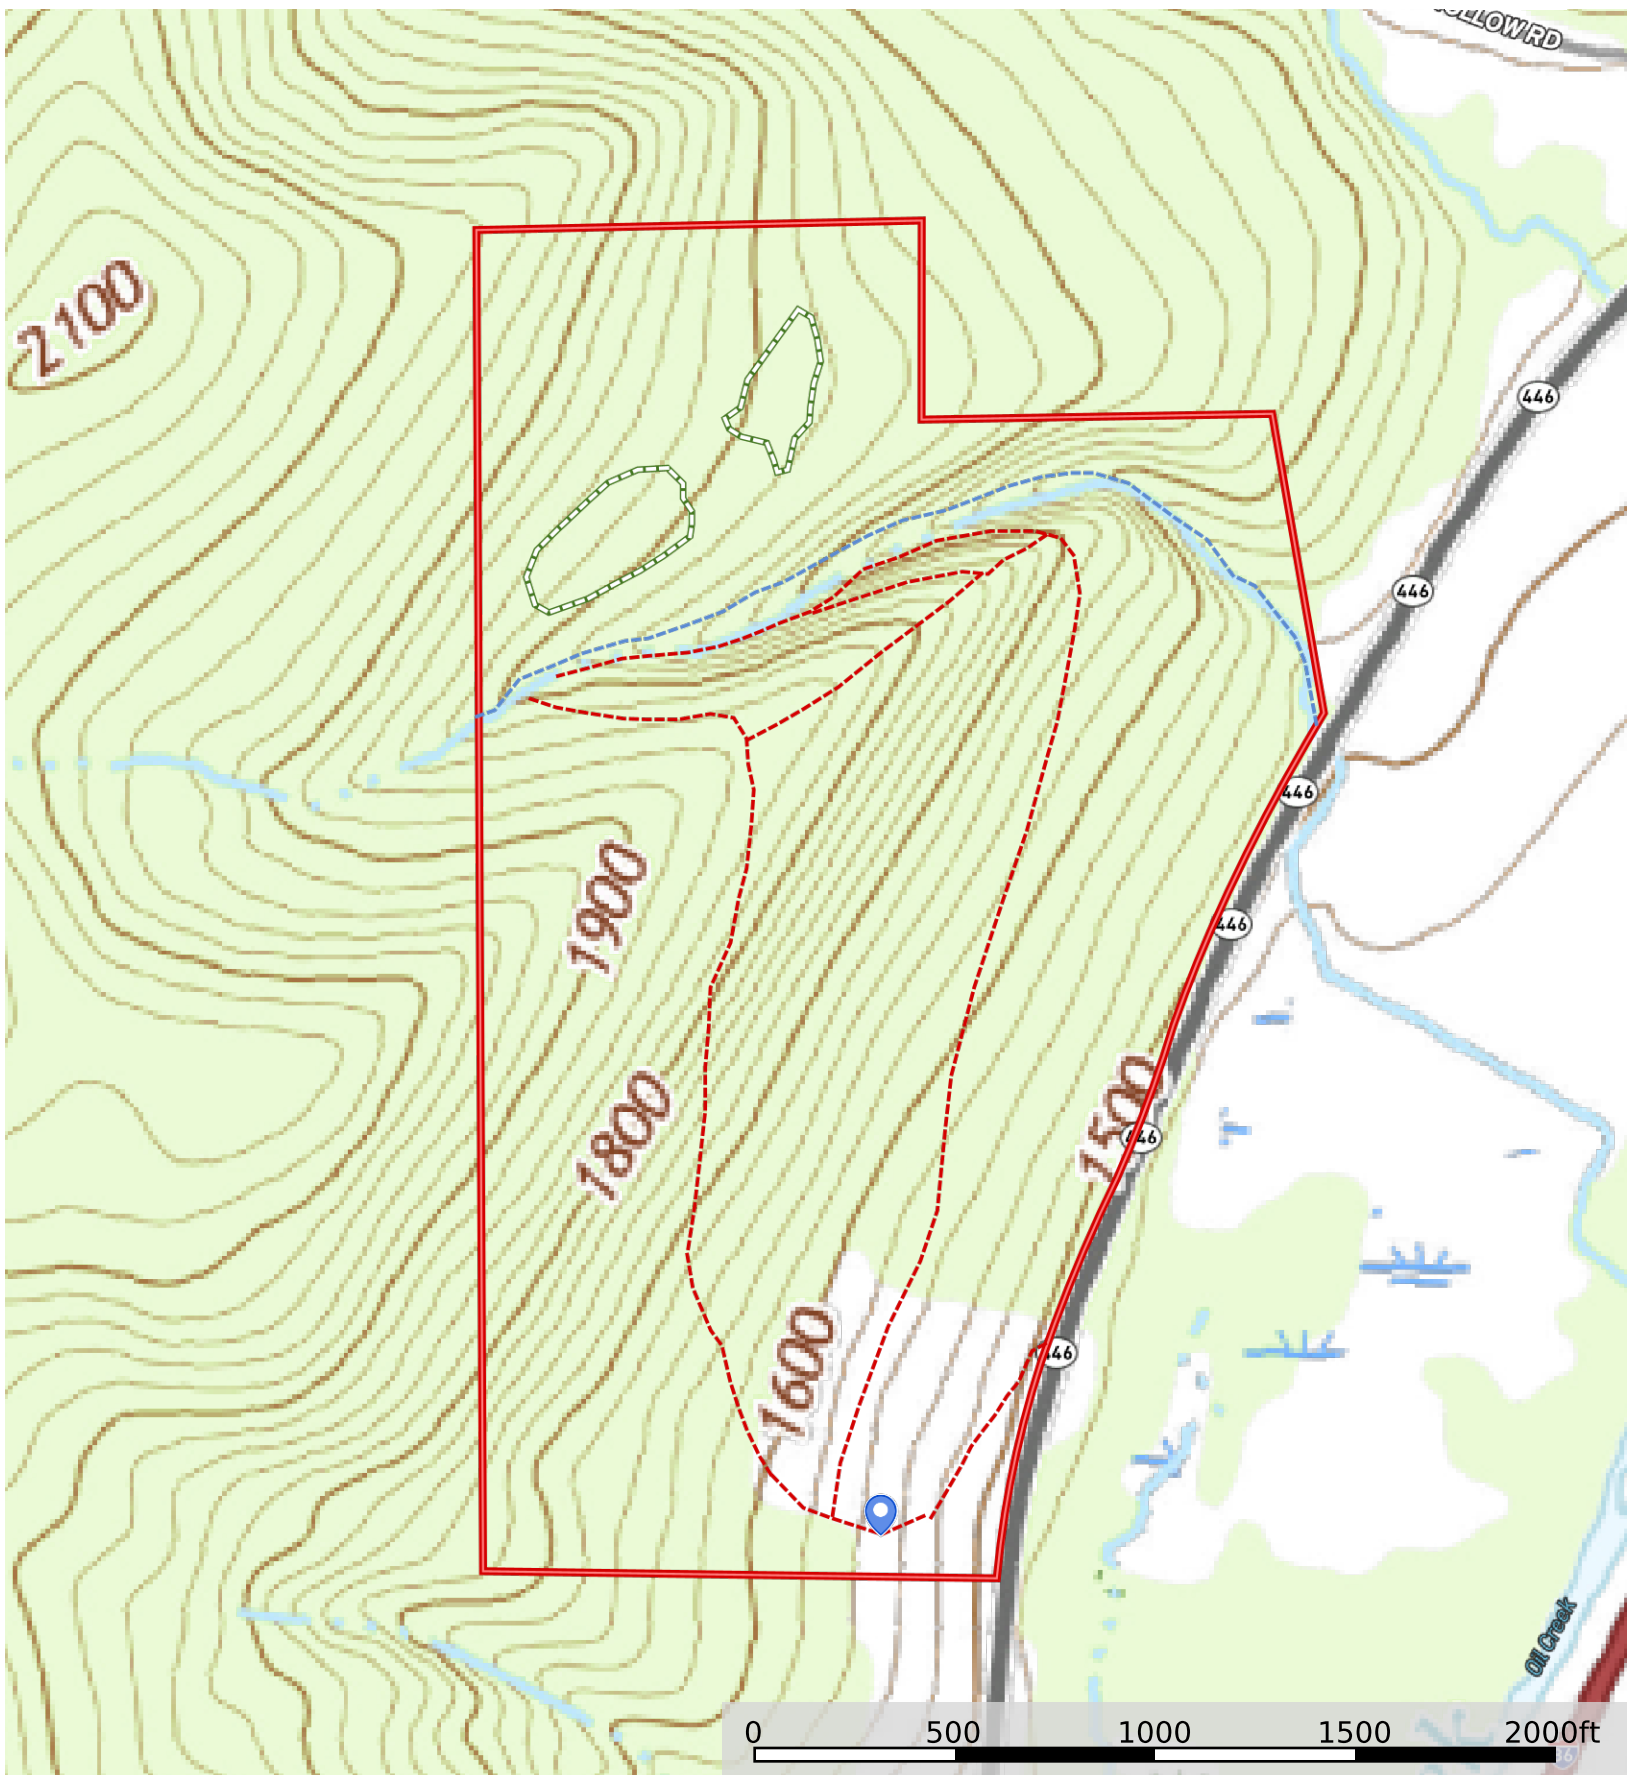

Potter Lumber Co LLC, The Ridge at 446
Cattaraugus County, New York, 130 AC +/-

- Landing
- Stream
- Road / Trail 1
- Road / Trail
- Field
- Boundary