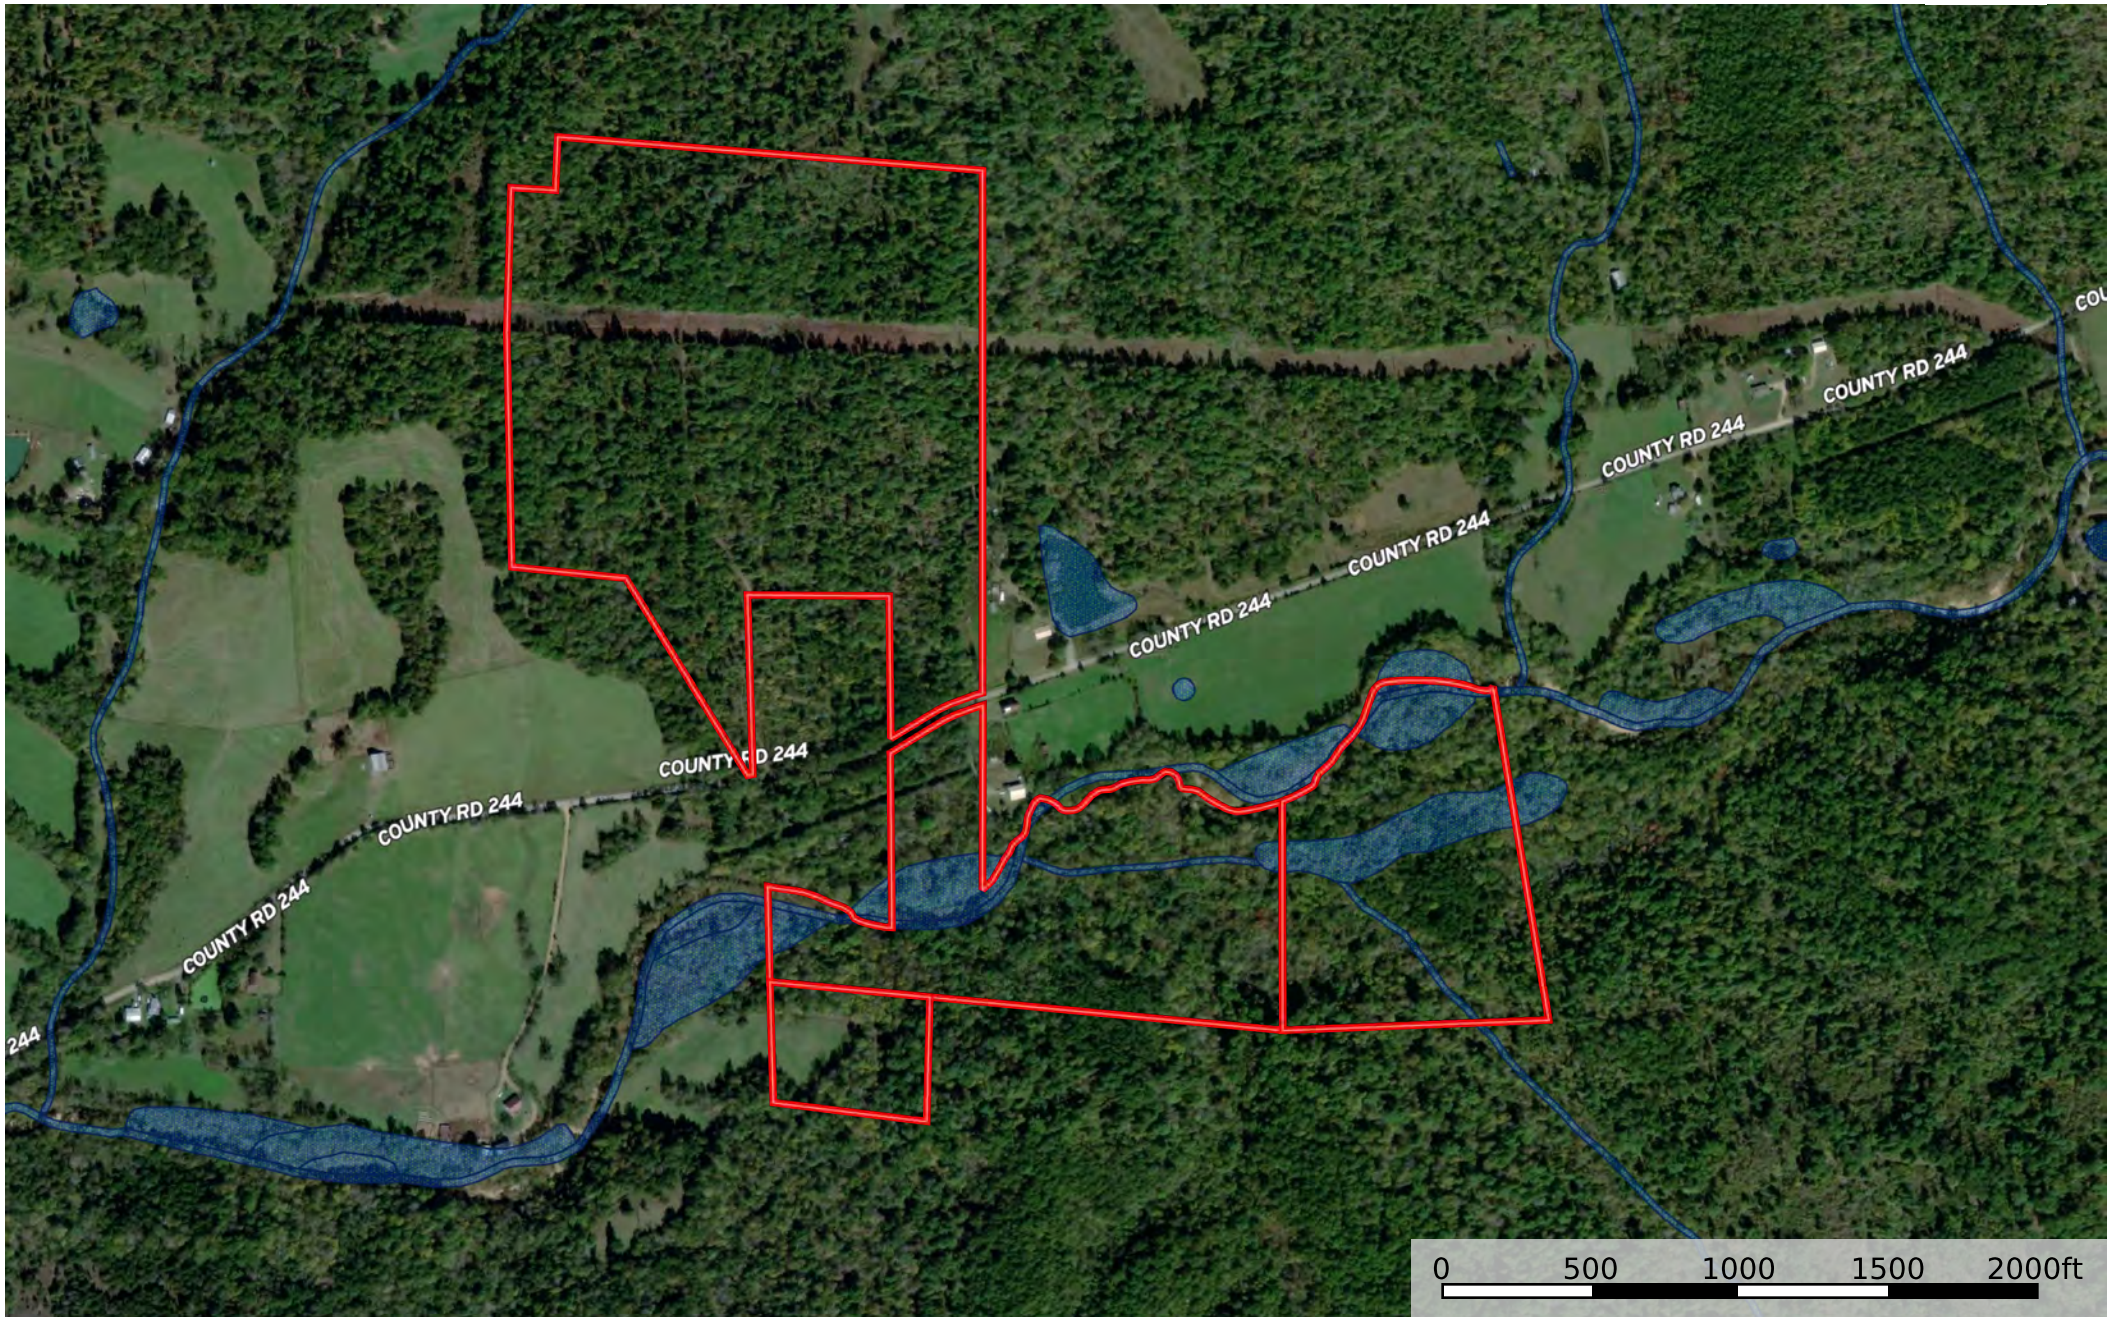

# Grounds Creek 138

Missouri, AC +/-

-  Boundary
-  Wetlands
-  Riparian