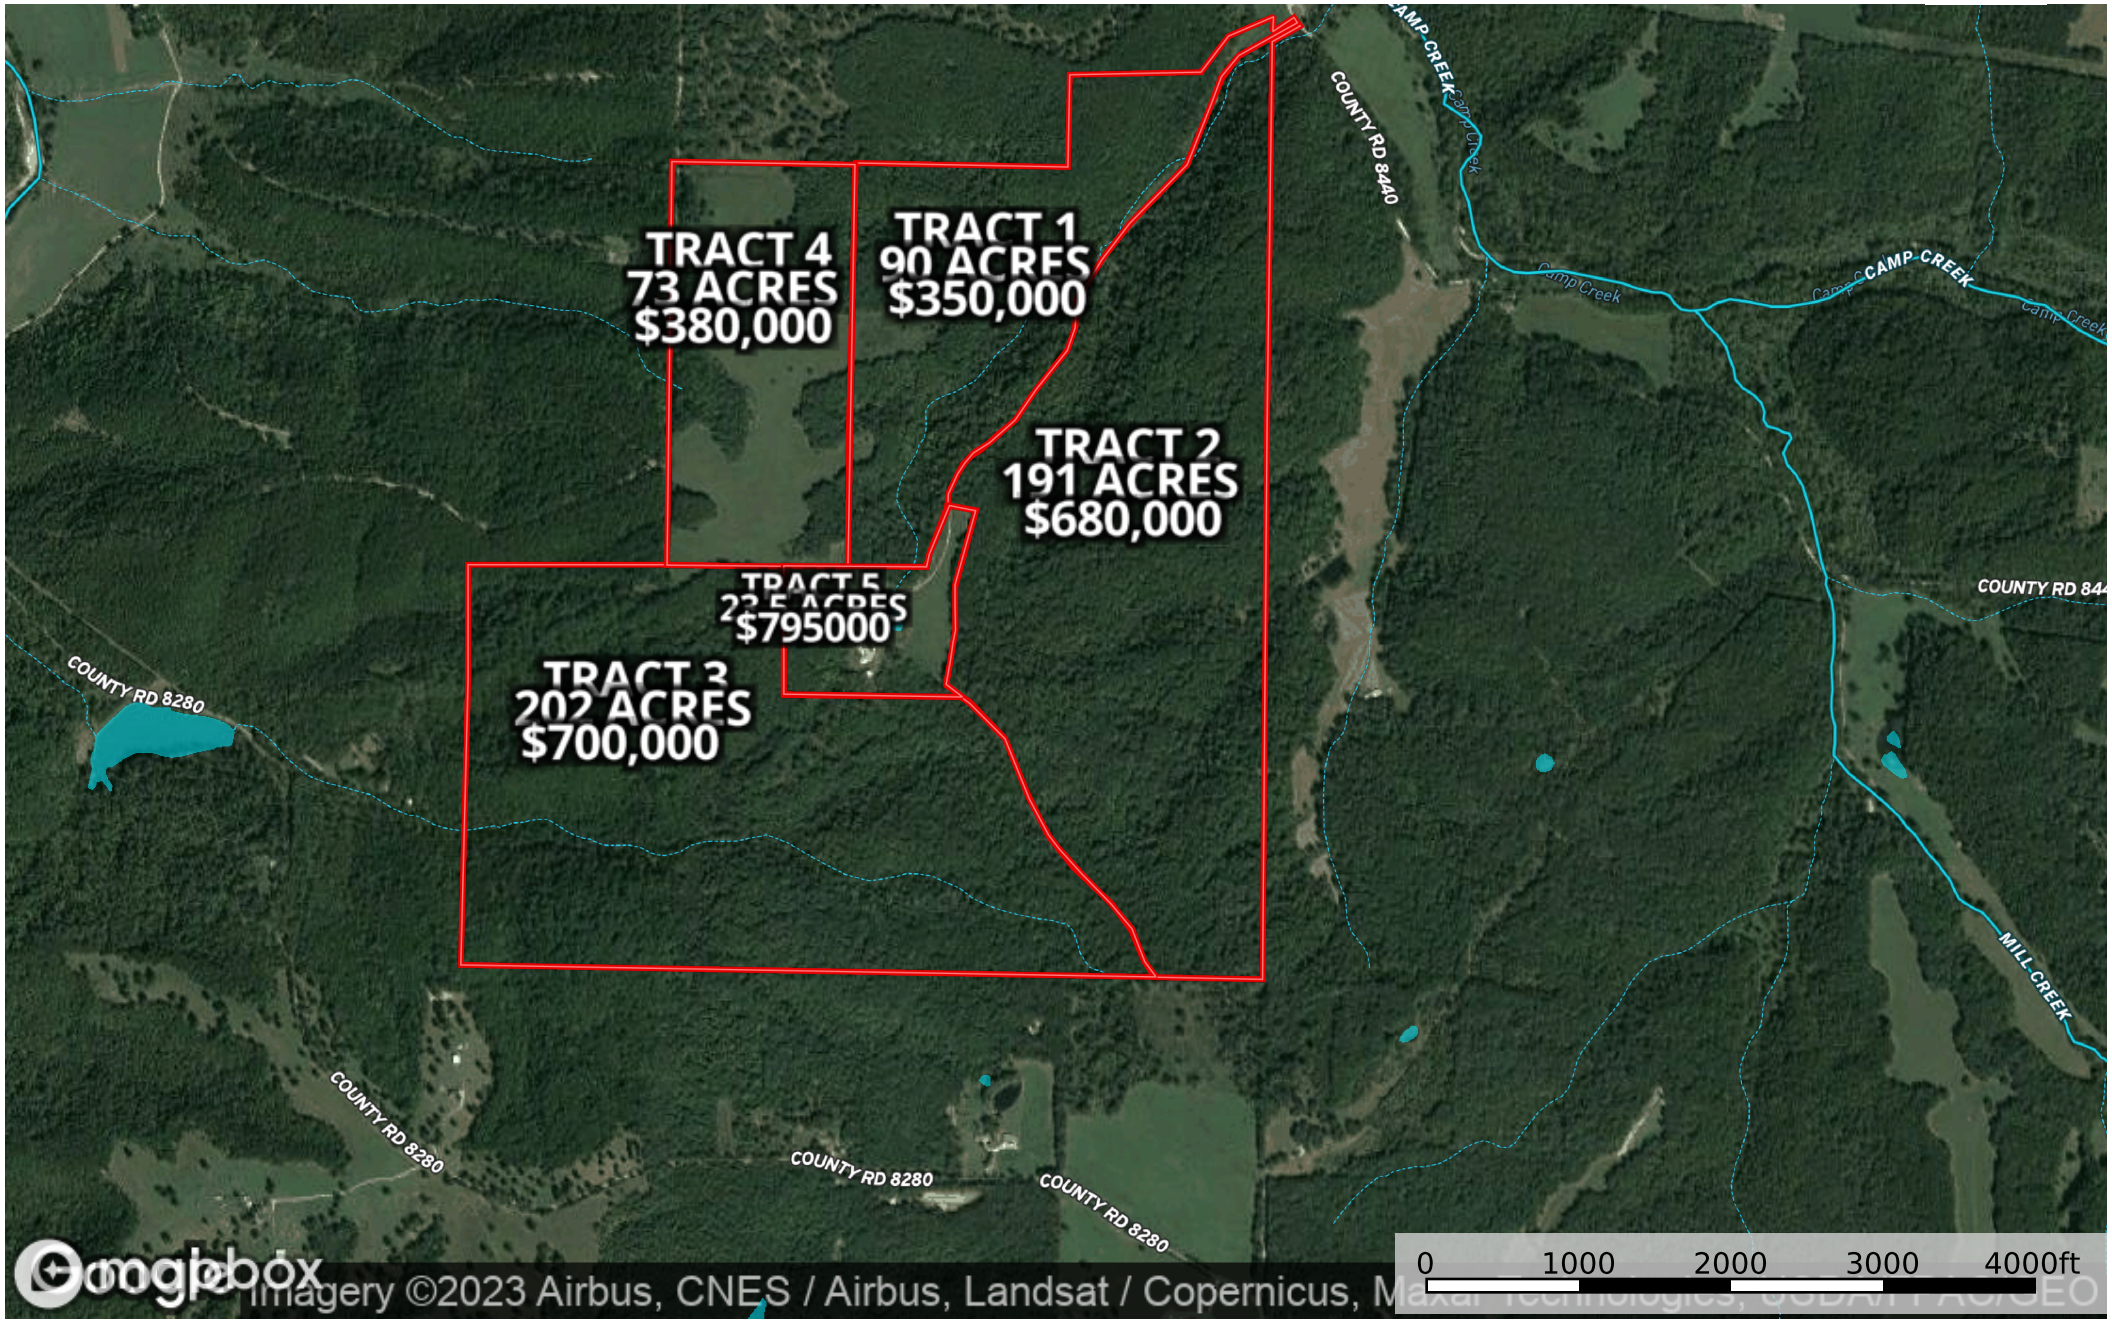

# County Road 8440 Map 2

Phelps County, Missouri, 577 AC +/-

Imagery ©2023 Airbus, CNES / Airbus, Landsat / Copernicus, Maxar Technologies, GeoEye, GeoEye

- Boundary
- Stream, Intermittent
- River/Creek
- Water Body